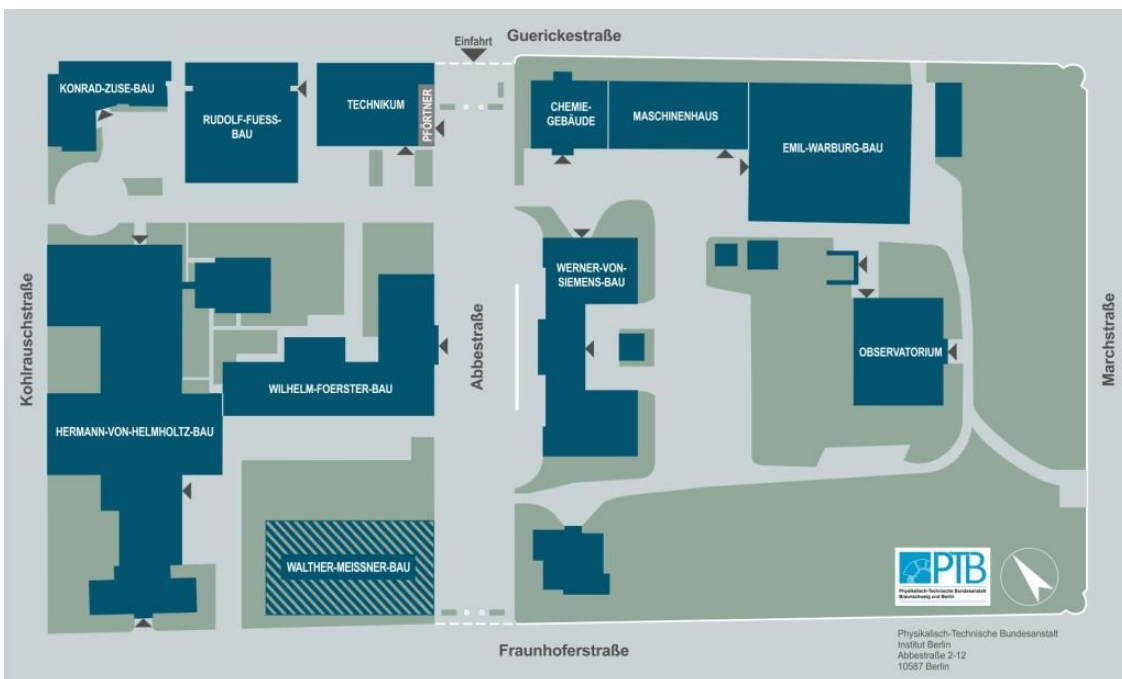

Access to PTB Berlin

PTB Berlin site plan

Hotels close to the venue

Name	Address	Phone ++49 (30)	Room Rates/ incl. breakfast*	
Arktur City Hotel www.arktur-hotel.de	Otto-Suhr-Allee 74, 10585 Berlin	348 069 – 0	from 60,00 €	10 minutes walk to PTB (850 m)
Novum Hotel Gates www.hotel-gates.com	Knesebeckstr. 8, 10623 Berlin	800 600 80 81 (from Germany) 00800 1252 1252 (International)	from 70,00 €	15 minutes walk to PTB (1,2 km)
Econtel Hotel www.amber-hotels.de/berlin-charlottenburg	Sömmeringstr. 24-26, 10589 Berlin	34 681 – 047	from 70,00 €	15 minutes by bus no. X9 to “Ernst- Reuter-Platz”
Novotel Berlin am Tiergarten www.accorhotels.com	Straße des 17. Juni 106 - 108, 10623 Berlin	600 350	from 80,00 €	15 minutes walk to PTB (1,3 km)
Hotel Otto Berlin www.hotelotto.com	Knesebeckstr. 10, 10623 Berlin	54 71 00 80	from 80,00 €	15 minutes walk to PTB (1,2 km)
Adrema Hotel www.hotel-adrema.de	Gotzkowskystr. 20/21, 10555 Berlin	34 34 73 300	From 100,00 €	20 minutes walk to PTB (1,4 km) or take bus no. 245 to „Dovebrücke“

*room rates are approximate rates.

Other hotels for example at www.hrs.com or www.berlin.nethotels.com